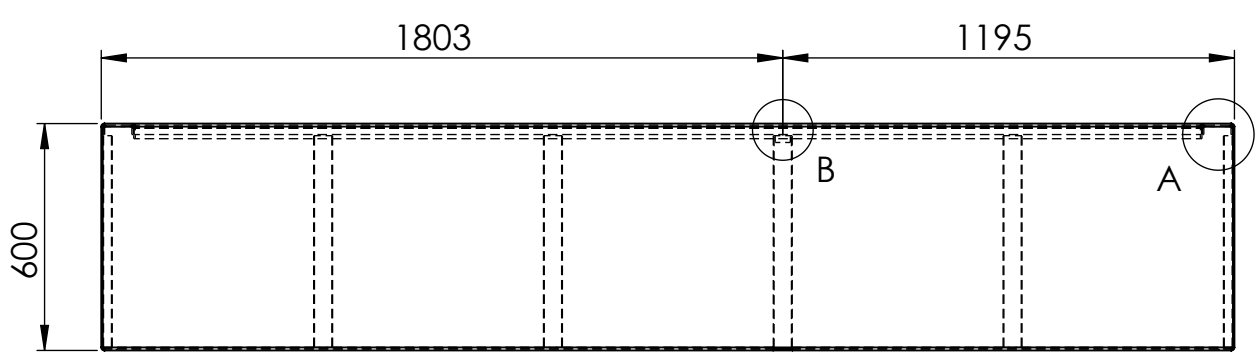

Drawing: VA6_ A3

Color: - Mass (kg): 109.48 SCALE:1:20 SHEET 1 OF 13

DETAIL A
SCALE 1 : 5

DETAIL B
SCALE 1 : 5

Overflow pipe

Pump and electra

DETAIL C
SCALE 1 : 5

DRAWN	Luuk van den Heuvel	DATE	15-11-2023
REVISION			

TITLE:	4mm Aluminium	
Drawing:	VA6_	A3

ADEZZ
DESIGN TO GROW

Liessentstraat 4, 5405 AG Uden (NL).
t 0031 (0)413 - 27 41 68.
e info@adezz.com, i www.adezz.com

Color: - Mass (kg): **109.45**

SCALE:1:20 SHEET 1 OF 13

DETAIL A
SCALE 1 : 5

DETAIL B
SCALE 1 : 5

Pump and electra

Overflow pipe

DETAIL C
SCALE 1 : 5

DRAWN	Luuk van den Heuvel	DATE	15-11-2023
REVISION			

TITLE:	4mm Aluminium	
Drawing:	VA6_	A3

ADEZZ
DESIGN TO GROW