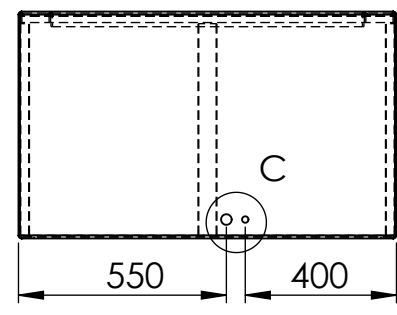

Drawing: VA6_ A3

Color: - Mass (kg): 109.48 SCALE:1:20 SHEET 1 OF 13

DETAIL A
SCALE 1 : 5

DETAIL B
SCALE 1 : 5

Overflow pipe

Pump and electra

DETAIL C
SCALE 1 : 5

DRAWN	Luuk van den Heuvel	DATE	15-11-2023
REVISION			

TITLE:	4mm Aluminium	
Drawing:	VA6_	A3

ADEZZ
DESIGN TO GROW

Liessentstraat 4, 5405 AG Uden (NL).
t 0031 (0)413 - 27 41 68.
e info@adezz.com, i www.adezz.com

Color: - Mass (kg): **109.45**

SCALE:1:20 SHEET 1 OF 13

DETAIL A
SCALE 1 : 5

DETAIL B
SCALE 1 : 5

Pump and electra

Overflow pipe

DETAIL C
SCALE 1 : 5

DRAWN	Luuk van den Heuvel	DATE	15-11-2023
REVISION			

TITLE:	4mm Aluminium	
Drawing:	VA6_	A3

ADEZZ
DESIGN TO GROW