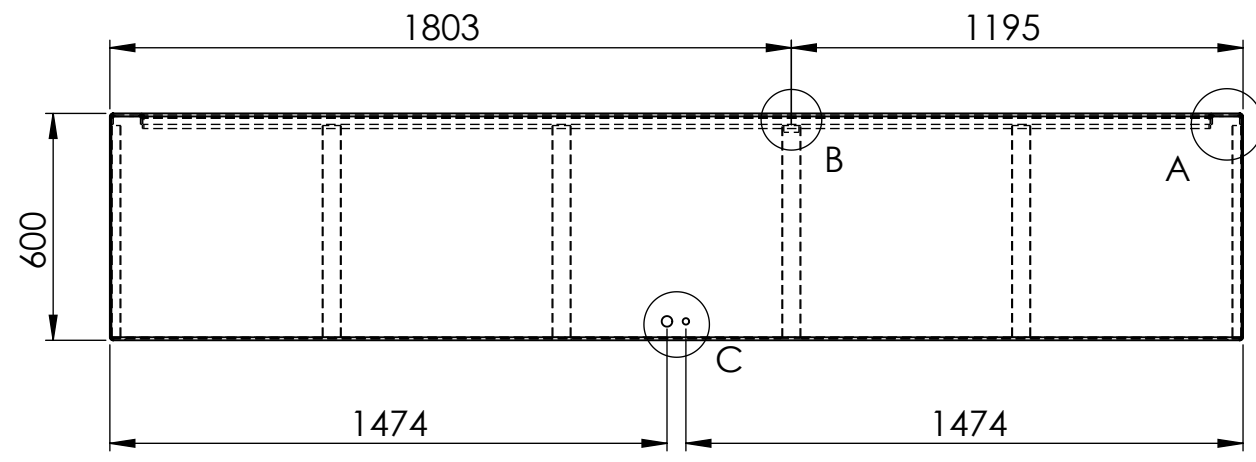

TITLE:	4mm Aluminium	
Drawing:	VA6_	A3

ADEZZ
DESIGN TO GROW

Liessentstraat 4, 5405 AG Uden (NL).
t 0031 (0)413 - 27 41 68.
e info@adezz.com, i www.adezz.com

Color: - Mass (kg): **109.45**

SCALE:1:20 SHEET 1 OF 13

DETAIL A
SCALE 1 : 5

DETAIL B
SCALE 1 : 5

Pump and electra

Overflow pipe

DETAIL C
SCALE 1 : 5

DRAWN	Luuk van den Heuvel	DATE	15-11-2023
REVISION			

TITLE:	4mm Aluminium	
Drawing:	VA6_	A3

ADEZZ
DESIGN TO GROW

Liessentstraat 4, 5405 AG Uden (NL).
t 0031 (0)413 - 27 41 68.
e info@adezz.com, i www.adezz.com

Color: - Mass (kg): **109.45**

SCALE:1:20 SHEET 1 OF 13