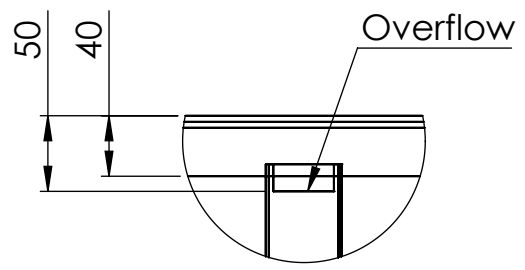

DETAIL A
SCALE 1 : 5

DETAIL B
SCALE 1 : 5

DRAWN	Luuk van den Heuvel	DATE	15-11-2023
REVISION			

TITLE: 4mm Aluminium

ADEZZ
DESIGN TO GROW

Liessentstraat 4, 5405 AG Uden (NL).
t 0031 (0)413 - 27 41 68.
e info@adezz.com, i www.adezz.com

Drawing: VA6_ A3

Color: - Mass (kg): 109.48 SCALE:1:20 SHEET 1 OF 13

DETAIL A
SCALE 1 : 5

DETAIL B
SCALE 1 : 5

Overflow pipe

Pump and electra

DETAIL C
SCALE 1 : 5

DRAWN	Luuk van den Heuvel	DATE	15-11-2023
REVISION			

TITLE:	4mm Aluminium	
Drawing:	VA6_	A3

ADEZZ
DESIGN TO GROW

Liessentstraat 4, 5405 AG Uden (NL).
t 0031 (0)413 - 27 41 68.
e info@adezz.com, i www.adezz.com

Color: - Mass (kg): **109.45**

SCALE:1:20 SHEET 1 OF 13

DETAIL A
SCALE 1 : 5

DETAIL B
SCALE 1 : 5

Pump and electra

Overflow pipe

DETAIL C
SCALE 1 : 5

DRAWN	Luuk van den Heuvel	DATE	15-11-2023
REVISION			

TITLE:	4mm Aluminium	
Drawing:	VA6_	A3

ADEZZ
DESIGN TO GROW