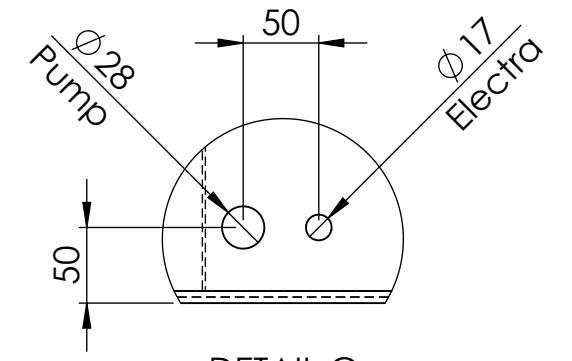

Drawing: VA6_ A3

Color: - Mass (kg): 109.48 SCALE:1:20 SHEET 1 OF 13

DETAIL A
SCALE 1 : 5

DETAIL B
SCALE 1 : 5

Overflow pipe

Pump and electra

DETAIL C
SCALE 1 : 5

DRAWN	Luuk van den Heuvel	DATE	15-11-2023
REVISION			

TITLE:	4mm Aluminium	
Drawing:	VA6_	A3

ADEZZ
DESIGN TO GROW

Liessentstraat 4, 5405 AG Uden (NL).
t 0031 (0)413 - 27 41 68.
e info@adezz.com, i www.adezz.com

Color: - Mass (kg): **109.45**

SCALE:1:20 SHEET 1 OF 13

DETAIL A
SCALE 1 : 5

DETAIL B
SCALE 1 : 5

Pump and electra

Overflow pipe

DETAIL C
SCALE 1 : 5

DRAWN	Luuk van den Heuvel	DATE	15-11-2023
REVISION			

TITLE:	4mm Aluminium	
Drawing:	VA6_	A3

ADEZZ
DESIGN TO GROW