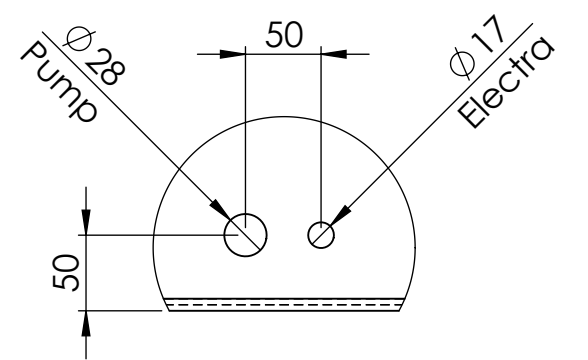

Drawing: VA6_ A3

Color: - Mass (kg): 109.48 SCALE:1:20 SHEET 1 OF 13

DETAIL A
SCALE 1 : 5

DETAIL B
SCALE 1 : 5

Overflow pipe

Pump and electra

DETAIL C
SCALE 1 : 5

DRAWN	Luuk van den Heuvel	DATE	15-11-2023
REVISION			

TITLE:	4mm Aluminium	
Drawing:	VA6_	A3

ADEZZ
DESIGN TO GROW

Liessentstraat 4, 5405 AG Uden (NL).
t 0031 (0)413 - 27 41 68.
e info@adezz.com, i www.adezz.com

Color: - Mass (kg): **109.45**

SCALE:1:20 SHEET 1 OF 13

DETAIL A
SCALE 1 : 5

DETAIL B
SCALE 1 : 5

Pump and electra

Overflow pipe

DETAIL C
SCALE 1 : 5

DRAWN	Luuk van den Heuvel	DATE	15-11-2023
REVISION			

TITLE:	4mm Aluminium	
Drawing:	VA6_	A3

ADEZZ
DESIGN TO GROW