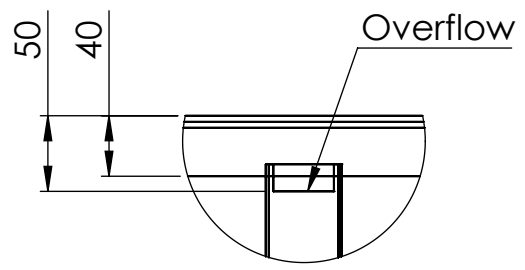

DETAIL A
SCALE 1 : 5

DETAIL B
SCALE 1 : 5

DRAWN	Luuk van den Heuvel	DATE	15-11-2023
REVISION			

TITLE: 4mm Aluminium

ADEZZ
DESIGN TO GROW

Liessentstraat 4, 5405 AG Uden (NL).
t 0031 (0)413 - 27 41 68.
e info@adezz.com, i www.adezz.com

Drawing: VA6_ A3

Color: - Mass (kg): 109.48 SCALE:1:20 SHEET 1 OF 13

DETAIL A
SCALE 1 : 5

DETAIL B
SCALE 1 : 5

Overflow pipe

Pump and electra

DETAIL C
SCALE 1 : 5

DRAWN	Luuk van den Heuvel	DATE	15-11-2023
REVISION			

TITLE:	4mm Aluminium	
Drawing:	VA6_	A3

ADEZZ
DESIGN TO GROW

Liessentstraat 4, 5405 AG Uden (NL).
t 0031 (0)413 - 27 41 68.
e info@adezz.com, i www.adezz.com

Color: - Mass (kg): **109.45**

SCALE:1:20 SHEET 1 OF 13

DETAIL A
SCALE 1 : 5

DETAIL B
SCALE 1 : 5

Pump and electra

Overflow pipe

DETAIL C
SCALE 1 : 5

DRAWN	Luuk van den Heuvel	DATE	15-11-2023
REVISION			

TITLE:	4mm Aluminium	
Drawing:	VA6_	A3

ADEZZ
DESIGN TO GROW