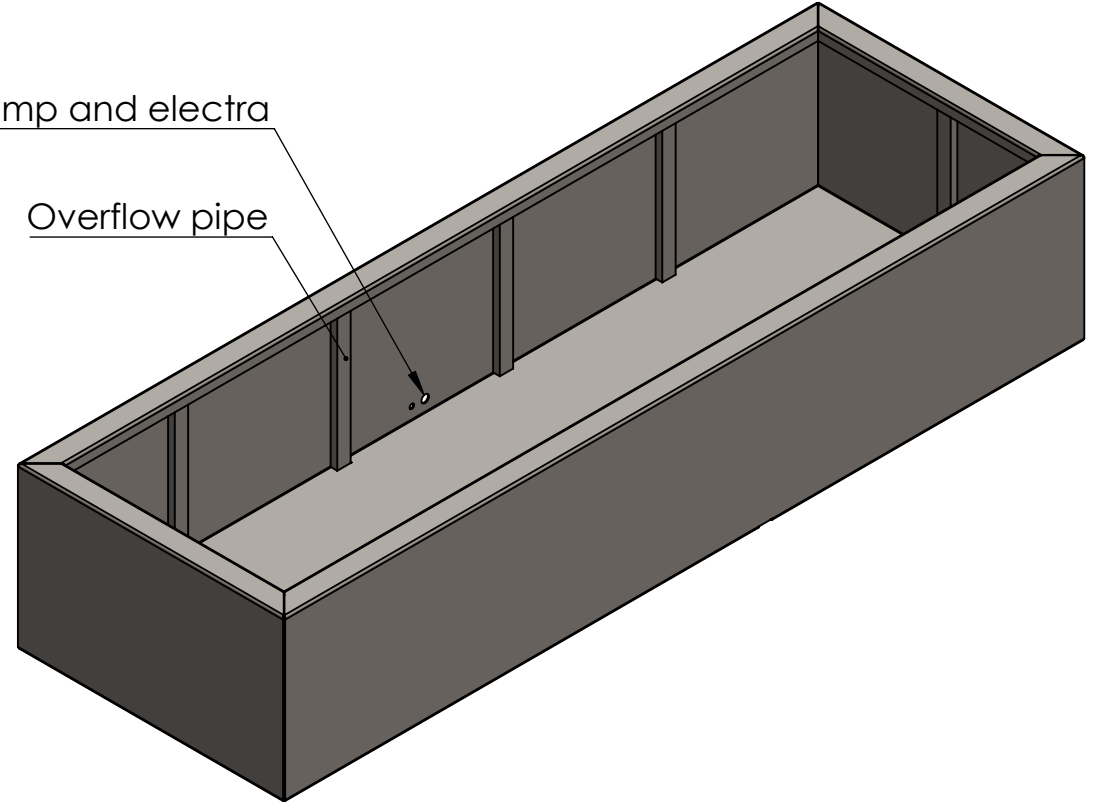

DETAIL A
SCALE 1 : 5

DETAIL B
SCALE 1 : 5

Pump and electra

Overflow pipe

DETAIL C
SCALE 1 : 5

DRAWN	Luuk van den Heuvel	DATE	15-11-2023
REVISION			

TITLE:	4mm Aluminium	
Drawing:	VA6_	A3

ADEZZ
DESIGN TO GROW