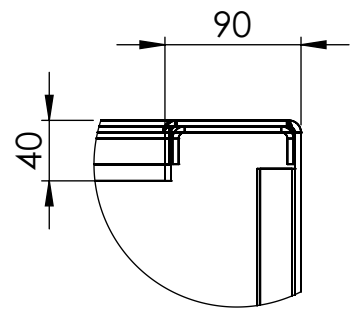

DETAIL A
SCALE 1 : 5

DETAIL B
SCALE 1 : 5

DRAWN	Luuk van den Heuvel	DATE	15-11-2023
REVISION			

TITLE: 4mm Aluminium

ADEZZ
DESIGN TO GROW

Liessentstraat 4, 5405 AG Uden (NL).
t 0031 (0)413 - 27 41 68.
e info@adezz.com, i www.adezz.com

Drawing: VA6_ A3

Color: - Mass (kg): 109.48 SCALE:1:20 SHEET 1 OF 13

DETAIL A
SCALE 1 : 5

DETAIL B
SCALE 1 : 5

Overflow pipe

Pump and electra

DETAIL C
SCALE 1 : 5

DRAWN	Luuk van den Heuvel	DATE	15-11-2023
REVISION			

TITLE:	4mm Aluminium	
Drawing:	VA6_	A3

ADEZZ
DESIGN TO GROW

Liessentstraat 4, 5405 AG Uden (NL).
t 0031 (0)413 - 27 41 68.
e info@adezz.com, i www.adezz.com

Color: - Mass (kg): **109.45**

SCALE:1:20 SHEET 1 OF 13

DETAIL A
SCALE 1 : 5

DETAIL B
SCALE 1 : 5

Pump and electra

Overflow pipe

DETAIL C
SCALE 1 : 5

DRAWN	Luuk van den Heuvel	DATE	15-11-2023
REVISION			

TITLE:	4mm Aluminium	
Drawing:	VA6_	A3

ADEZZ
DESIGN TO GROW