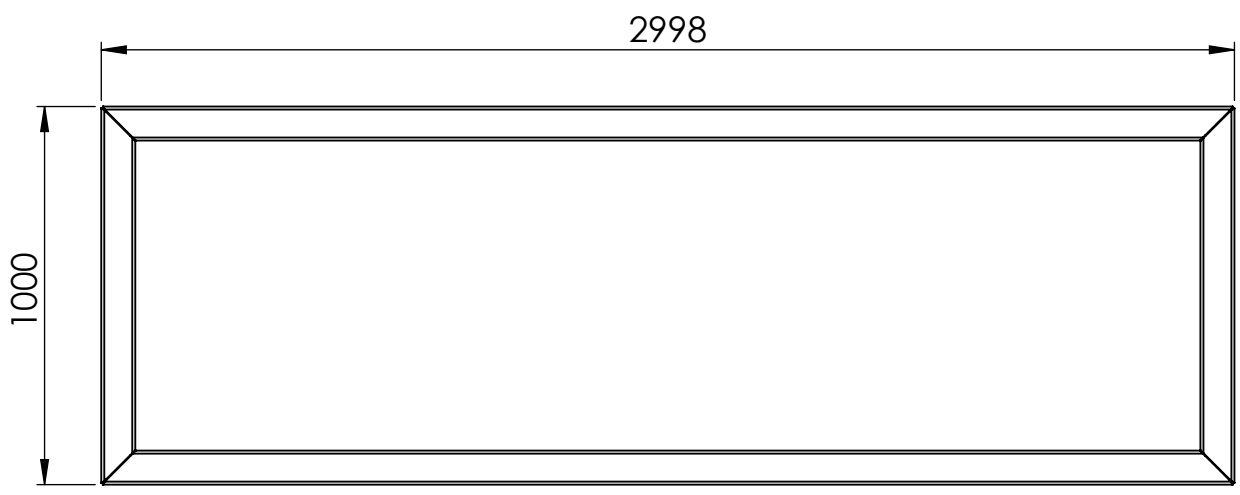

DETAIL A
SCALE 1 : 5

DETAIL B
SCALE 1 : 5

DRAWN	Luuk van den Heuvel	DATE	15-11-2023
REVISION			

TITLE: 4mm Aluminium

ADEZZ
DESIGN TO GROW

Liessentstraat 4, 5405 AG Uden (NL).
t 0031 (0)413 - 27 41 68.
e info@adezz.com, i www.adezz.com

Drawing: VA6_ A3

Color: - Mass (kg): 109.48 SCALE:1:20 SHEET 1 OF 13

DETAIL A
SCALE 1 : 5

DETAIL B
SCALE 1 : 5

Overflow pipe

Pump and electra

DETAIL C
SCALE 1 : 5

DRAWN	Luuk van den Heuvel	DATE	15-11-2023
REVISION			

TITLE:	4mm Aluminium	
Drawing:	VA6_	A3

ADEZZ
DESIGN TO GROW

Liessentstraat 4, 5405 AG Uden (NL).
t 0031 (0)413 - 27 41 68.
e info@adezz.com, i www.adezz.com

Color: - Mass (kg): **109.45**

SCALE:1:20 SHEET 1 OF 13

DETAIL A
SCALE 1 : 5

DETAIL B
SCALE 1 : 5

Pump and electra

Overflow pipe

DETAIL C
SCALE 1 : 5

DRAWN	Luuk van den Heuvel	DATE	15-11-2023
REVISION			

TITLE:	4mm Aluminium	
Drawing:	VA6_	A3

ADEZZ
DESIGN TO GROW