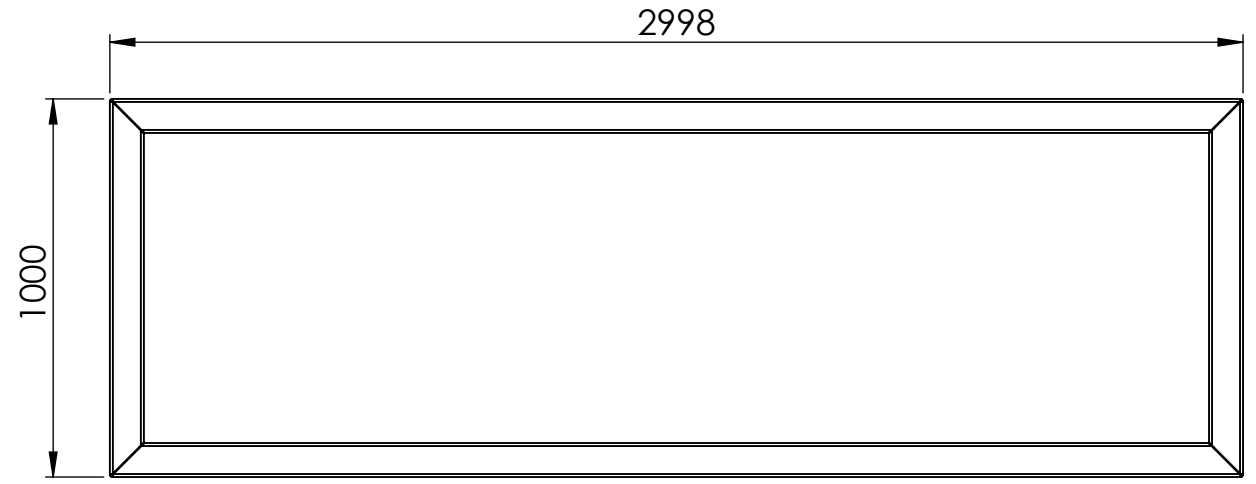

Drawing: VA6_ A3

Color: - Mass (kg): 109.48 SCALE:1:20 SHEET 1 OF 13

DETAIL A
SCALE 1 : 5

DETAIL B
SCALE 1 : 5

Overflow pipe

Pump and electra

DETAIL C
SCALE 1 : 5

DRAWN	Luuk van den Heuvel	DATE	15-11-2023
REVISION			

TITLE:	4mm Aluminium	
Drawing:	VA6_	A3

ADEZZ
DESIGN TO GROW

Liessentstraat 4, 5405 AG Uden (NL).
t 0031 (0)413 - 27 41 68.
e info@adezz.com, i www.adezz.com

Color: - Mass (kg): **109.45**

SCALE:1:20 SHEET 1 OF 13

DETAIL A
SCALE 1 : 5

DETAIL B
SCALE 1 : 5

Pump and electra

Overflow pipe

DETAIL C
SCALE 1 : 5

DRAWN	Luuk van den Heuvel	DATE	15-11-2023
REVISION			

TITLE:	4mm Aluminium	
Drawing:	VA6_	A3

ADEZZ
DESIGN TO GROW