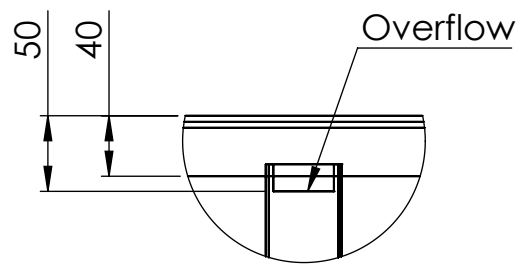

TITLE:	4mm Aluminium	
Drawing:	VA6_	A3

ADEZZ
DESIGN TO GROW

Liessentstraat 4, 5405 AG Uden (NL).
t 0031 (0)413 - 27 41 68.
e info@adezz.com, i www.adezz.com

Color: - Mass (kg): **109.45**

SCALE:1:20 SHEET 1 OF 13

DETAIL A
SCALE 1 : 5

DETAIL B
SCALE 1 : 5

Pump and electra

Overflow pipe

DETAIL C
SCALE 1 : 5

DRAWN	Luuk van den Heuvel	DATE	15-11-2023
REVISION			

TITLE:	4mm Aluminium	
Drawing:	VA6_	A3

ADEZZ
DESIGN TO GROW