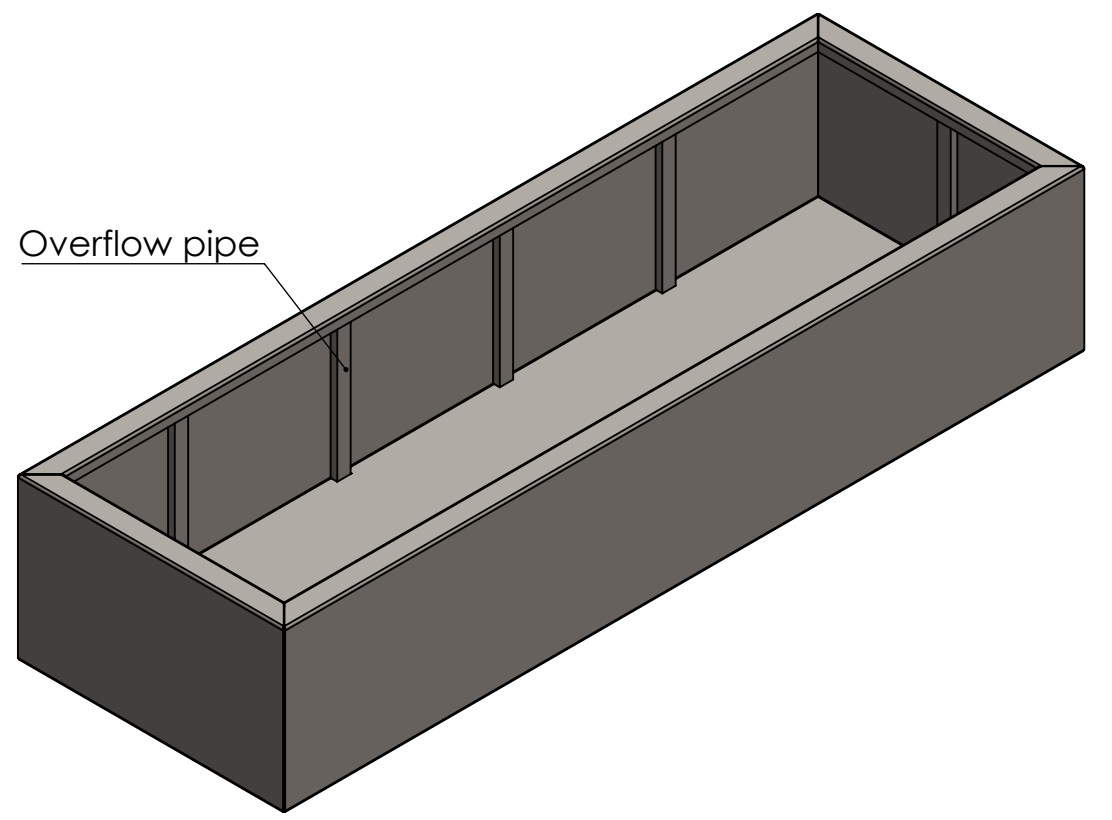

DETAIL A
SCALE 1 : 5

DETAIL B
SCALE 1 : 5

DRAWN	Luuk van den Heuvel	DATE	15-11-2023
REVISION			

TITLE: 4mm Aluminium

ADEZZ
DESIGN TO GROW

Liessentstraat 4, 5405 AG Uden (NL).
t 0031 (0)413 - 27 41 68.
e info@adezz.com, i www.adezz.com

Drawing: VA6_ A3

Color: - Mass (kg): 109.48 SCALE:1:20 SHEET 1 OF 13

DETAIL A
SCALE 1 : 5

DETAIL B
SCALE 1 : 5

Overflow pipe

Pump and electra

DETAIL C
SCALE 1 : 5

DRAWN	Luuk van den Heuvel	DATE	15-11-2023
REVISION			

DETAIL A
SCALE 1 : 5

DETAIL B
SCALE 1 : 5

Pump and electra

Overflow pipe

DETAIL C
SCALE 1 : 5

DRAWN	Luuk van den Heuvel	DATE	15-11-2023
REVISION			

TITLE:	4mm Aluminium	
Drawing:	VA6_	A3

ADEZZ
DESIGN TO GROW