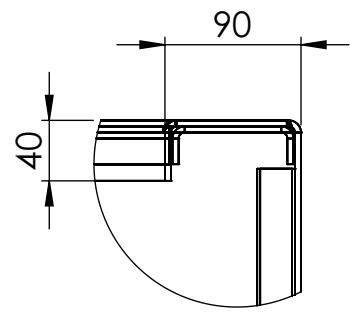

Drawing: VA6_ A3

Color: - Mass (kg): 109.48 SCALE:1:20 SHEET 1 OF 13

DETAIL A
SCALE 1 : 5

DETAIL B
SCALE 1 : 5

Overflow pipe

Pump and electra

DETAIL C
SCALE 1 : 5

DRAWN	Luuk van den Heuvel	DATE	15-11-2023
REVISION			

TITLE:	4mm Aluminium	
Drawing:	VA6_	A3

ADEZZ
DESIGN TO GROW

Liessentstraat 4, 5405 AG Uden (NL).
t 0031 (0)413 - 27 41 68.
e info@adezz.com, i www.adezz.com

Color: - Mass (kg): **109.45**

SCALE:1:20 SHEET 1 OF 13

DETAIL A
SCALE 1 : 5

DETAIL B
SCALE 1 : 5

Pump and electra

Overflow pipe

DETAIL C
SCALE 1 : 5

DRAWN	Luuk van den Heuvel	DATE	15-11-2023
REVISION			

TITLE:	4mm Aluminium	
Drawing:	VA6_	A3

ADEZZ
DESIGN TO GROW