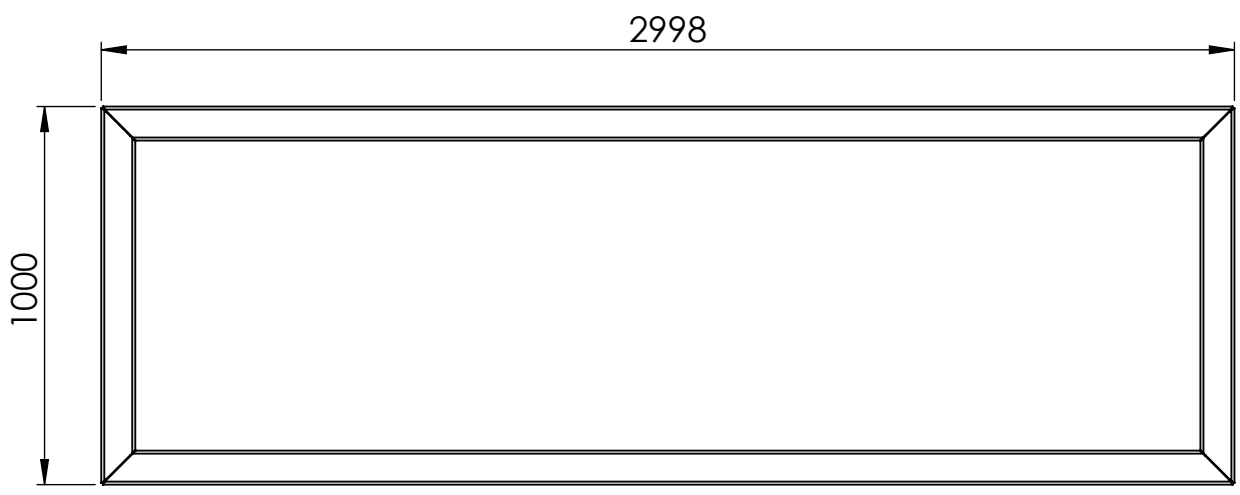

Drawing: VA6_ A3

Color: - Mass (kg): 109.48 SCALE:1:20 SHEET 1 OF 13

DETAIL A
SCALE 1 : 5

DETAIL B
SCALE 1 : 5

Overflow pipe

Pump and electra

DETAIL C
SCALE 1 : 5

DRAWN	Luuk van den Heuvel	DATE	15-11-2023
REVISION			

TITLE:	4mm Aluminium	
Drawing:	VA6_	A3

ADEZZ
DESIGN TO GROW

Liessentstraat 4, 5405 AG Uden (NL).
t 0031 (0)413 - 27 41 68.
e info@adezz.com, i www.adezz.com

Color: - Mass (kg): **109.45**

SCALE:1:20 SHEET 1 OF 13

DETAIL A
SCALE 1 : 5

DETAIL B
SCALE 1 : 5

Pump and electra

Overflow pipe

DETAIL C
SCALE 1 : 5

DRAWN	Luuk van den Heuvel	DATE	15-11-2023
REVISION			

TITLE:	4mm Aluminium	
Drawing:	VA6_	A3

ADEZZ
DESIGN TO GROW