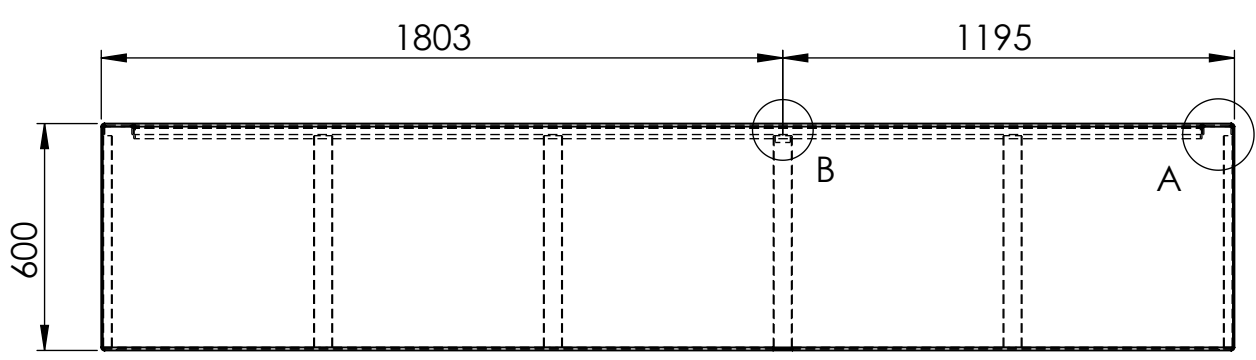

DETAIL A
SCALE 1 : 5

DETAIL B
SCALE 1 : 5

DRAWN	Luuk van den Heuvel	DATE	15-11-2023
REVISION			

TITLE: 4mm Aluminium

ADEZZ
DESIGN TO GROW

Liessentstraat 4, 5405 AG Uden (NL).
t 0031 (0)413 - 27 41 68.
e info@adezz.com, i www.adezz.com

Drawing: VA6_ A3

Color: - Mass (kg): 109.48 SCALE:1:20 SHEET 1 OF 13

DETAIL A
SCALE 1 : 5

DETAIL B
SCALE 1 : 5

Overflow pipe

Pump and electra

DETAIL C
SCALE 1 : 5

DRAWN	Luuk van den Heuvel	DATE	15-11-2023
REVISION			

TITLE:	4mm Aluminium	
Drawing:	VA6_	A3

ADEZZ
DESIGN TO GROW

Liessentstraat 4, 5405 AG Uden (NL).
t 0031 (0)413 - 27 41 68.
e info@adezz.com, i www.adezz.com

Color: - Mass (kg): **109.45**

SCALE:1:20 SHEET 1 OF 13

DETAIL A
SCALE 1 : 5

DETAIL B
SCALE 1 : 5

Pump and electra

Overflow pipe

DETAIL C
SCALE 1 : 5

DRAWN	Luuk van den Heuvel	DATE	15-11-2023
REVISION			

TITLE:	4mm Aluminium	
Drawing:	VA6_	A3

ADEZZ
DESIGN TO GROW