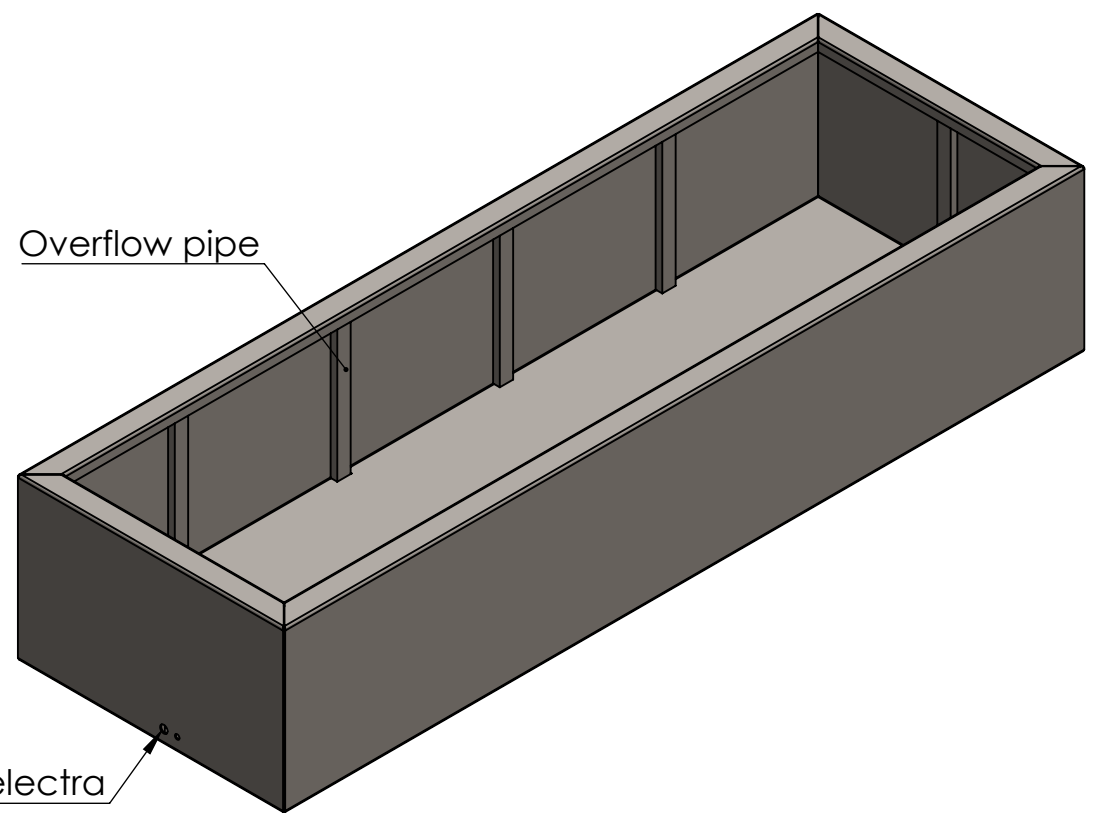

Drawing: VA6_ A3

Color: - Mass (kg): 109.48 SCALE:1:20 SHEET 1 OF 13

DETAIL A
SCALE 1 : 5

DETAIL B
SCALE 1 : 5

Overflow pipe

Pump and electra

DETAIL C
SCALE 1 : 5

DRAWN	Luuk van den Heuvel	DATE	15-11-2023
REVISION			

DETAIL A
SCALE 1 : 5

DETAIL B
SCALE 1 : 5

Pump and electra

Overflow pipe

DETAIL C
SCALE 1 : 5

DRAWN	Luuk van den Heuvel	DATE	15-11-2023
REVISION			

TITLE:	4mm Aluminium	
Drawing:	VA6_	A3

ADEZZ
DESIGN TO GROW